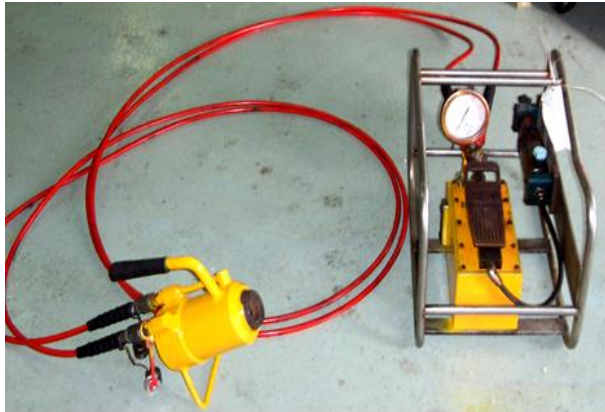

2 ROOF RIGS AND 2 RIB RIGS 5.4m
Extension head

AVAILABLE **NOW**

**STAMLER BREAKER
FEEDER BF14**

AVAILABLE

**AIR POWER BOLTING
RIG**

AVAILABLE WITH ROTARY OR
ROTARY PERCUSSIVE HEAD

QDS Implements and Ancillary Equipment

WATER PUMPS

1 inch
2 inch

AVAILABLE NOW

PNEUMATIC GUNITE MACHINE

AVAILABLE NOW

TENSIONER UNITS

JENNMAR

DSI